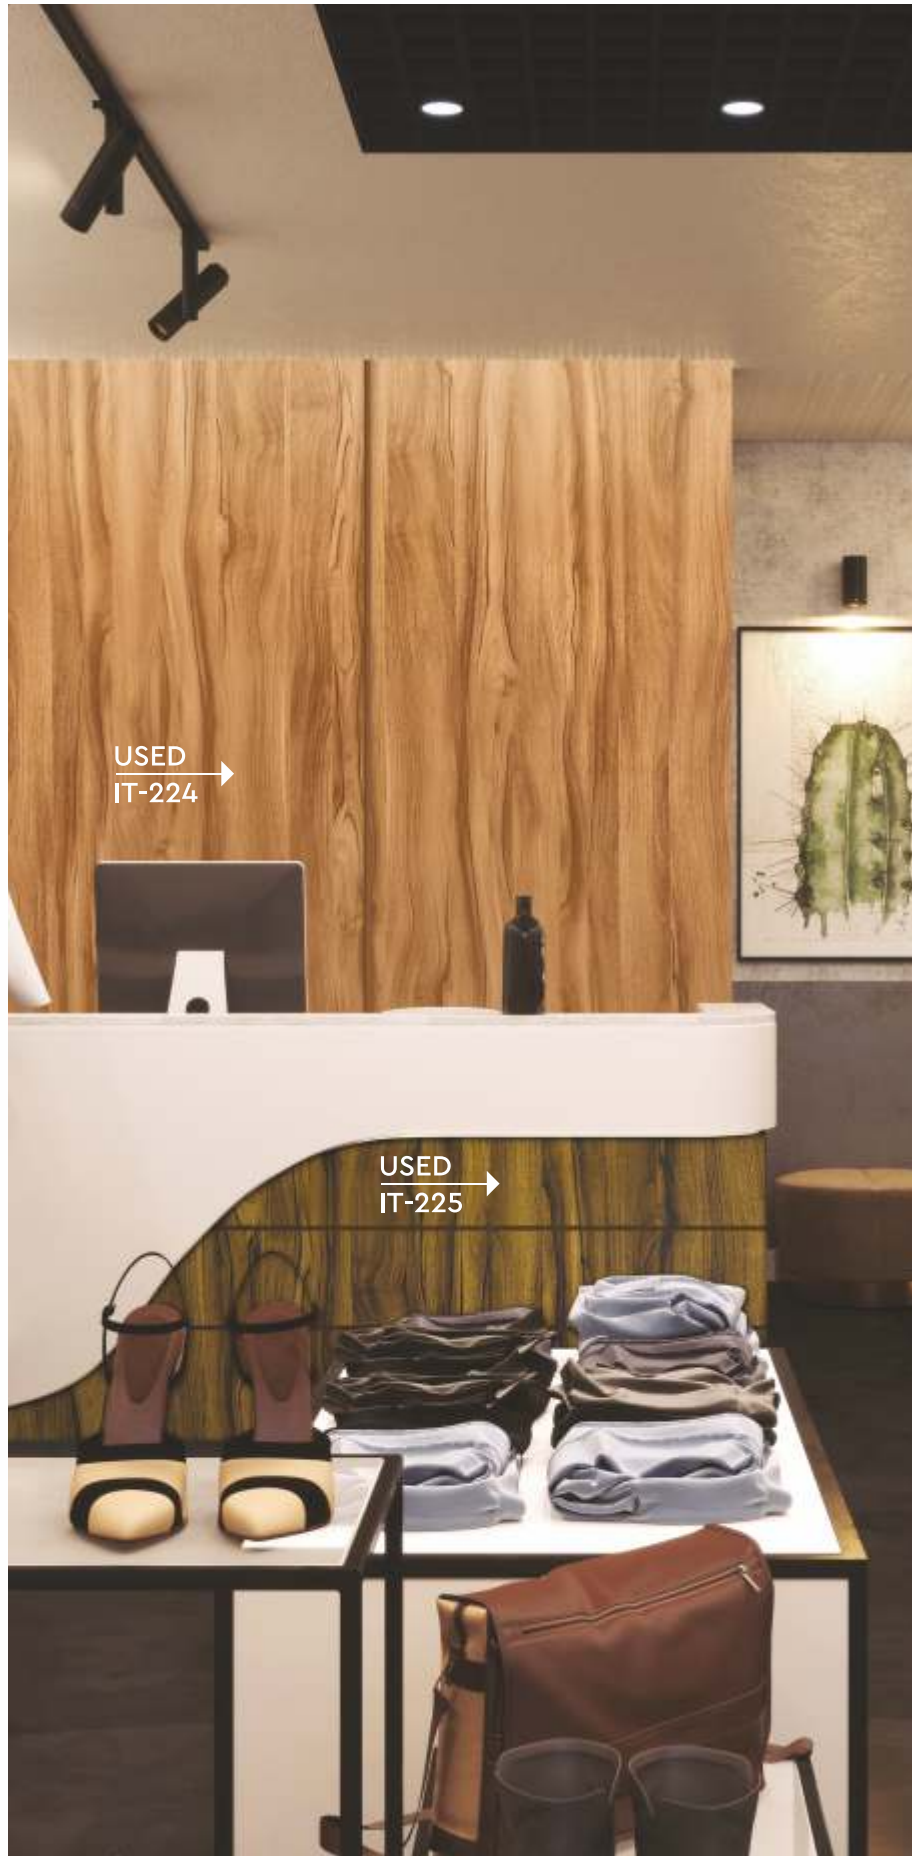

A VERSATILE
DESIGN VERVE
FOR SPACES

TEXTURE

INTERIO SERIES

tree plast
— WPC | UPVC FURNITURE —

USED
IT-224 →

USED
IT-225 →