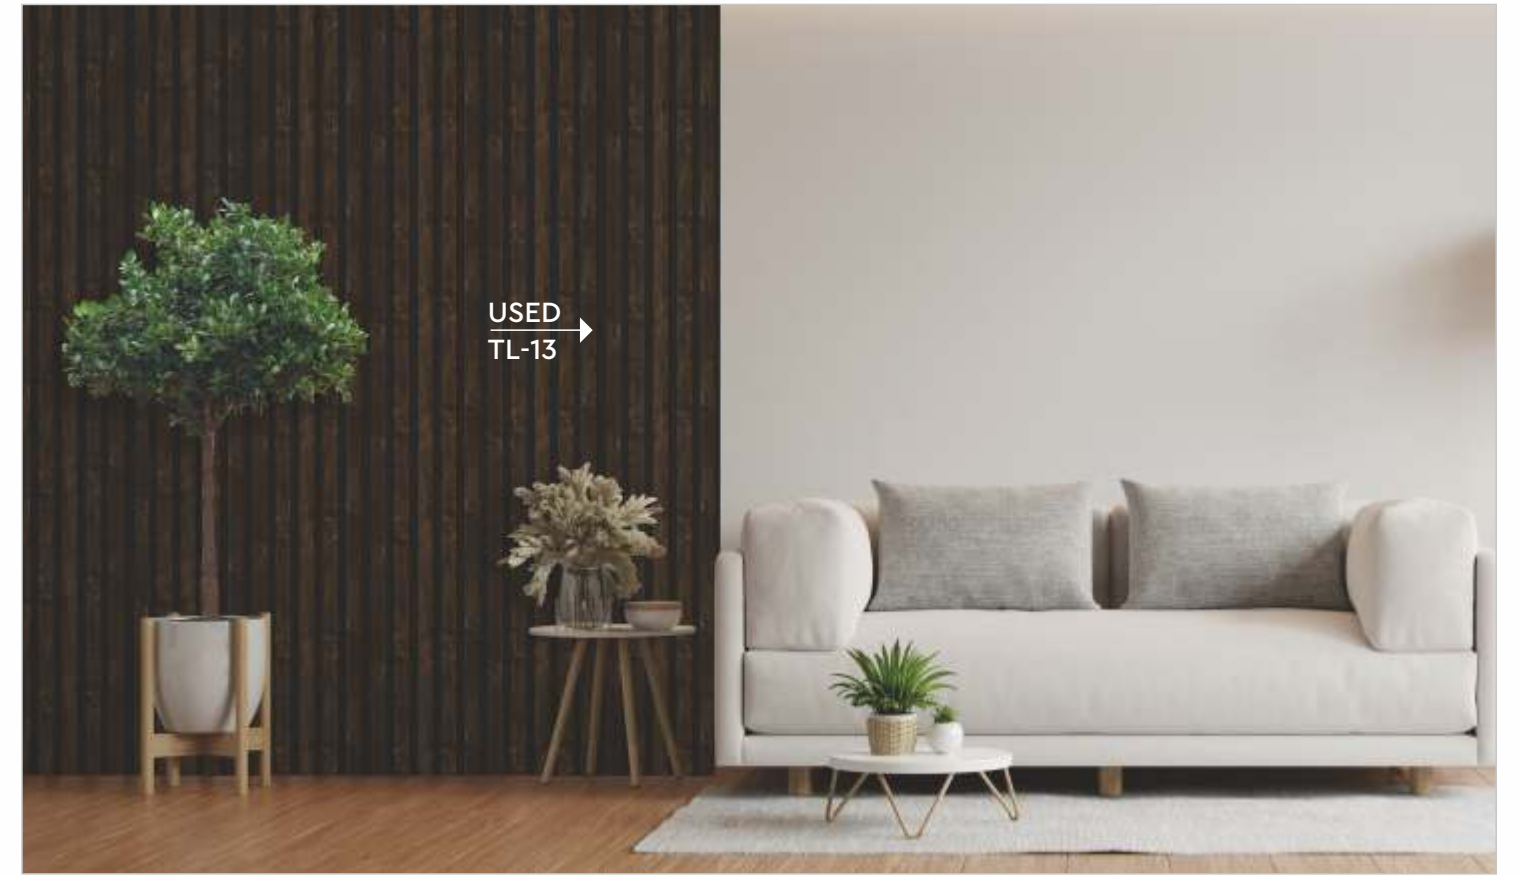

TL-11 | TEXTURE

TL-12 | TEXTURE

15X198 MM

LOUVERS PANEL

  
— WPC | UPVC FURNITURE —

TL-606 | TEXTURE

TL-608 | TEXTURE

TL-609 | TEXTURE